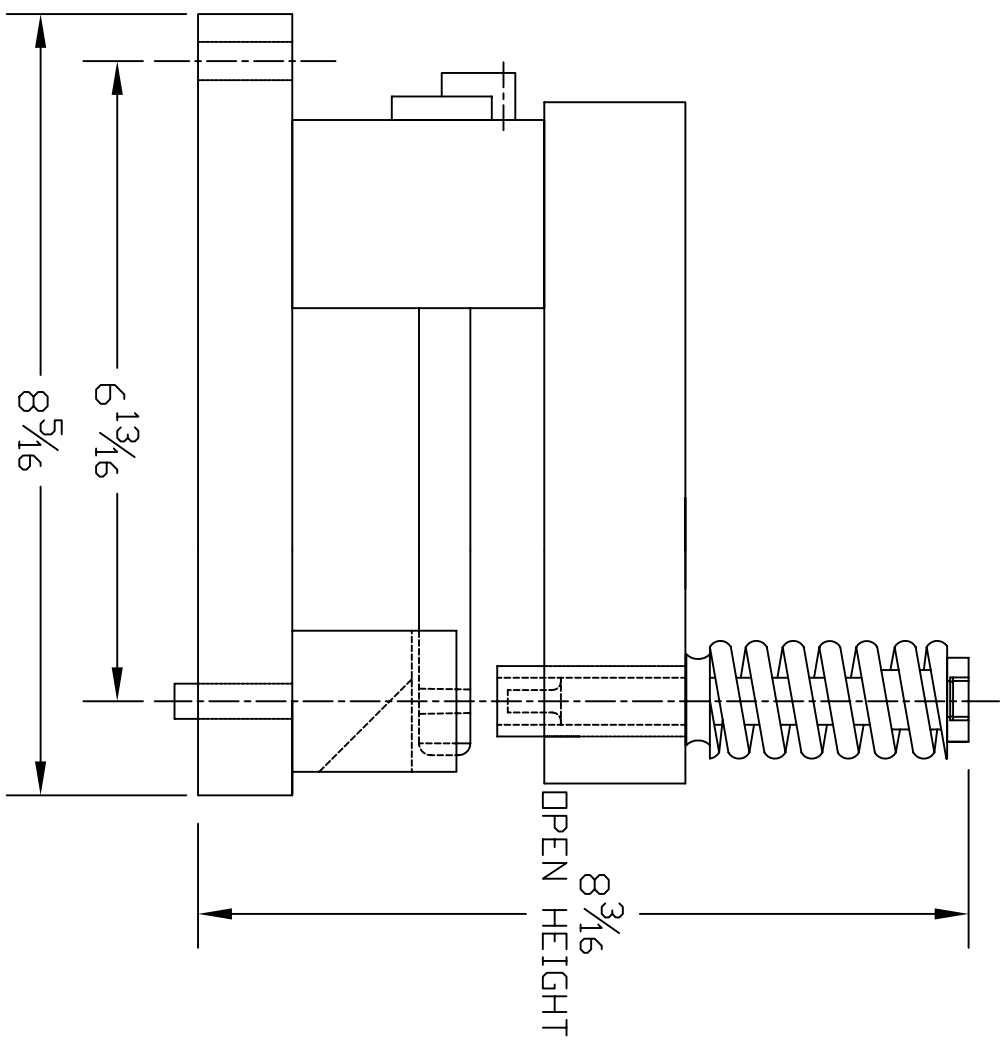

TYPICAL TPM-1 MANDREL STYLE TOOLING

TPM-1 TOOLING, 4" MANDREL WITH SUPPORT

The SPEED of AIR with the POWER of HYDRAULICS

MULTICYCL © Inc.

640 Hardwick Road, Unit 5
 Bolton, Ontario
 Canada L7E 5R1
 (905) 951-0670
 FAX (905) 951-0672