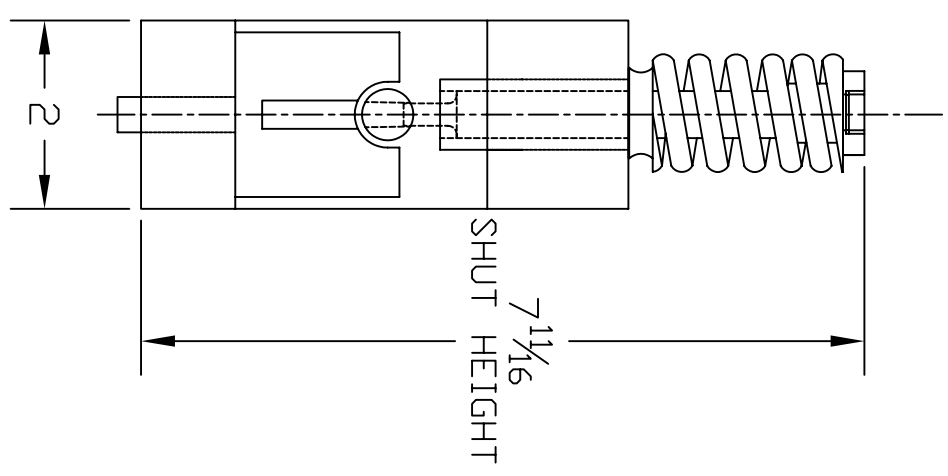

TYPICAL TPM-1 MANDREL STYLE TOOLING

TPM-1 TOOLING, 4" MANDREL WITH SUPPORT

The SPEED of AIR with the POWER of HYDRAULICS

MULTICYCL © Inc.

640 Hardwick Road, Unit 5
 Bolton, Ontario
 Canada L7E 5R1
 (905) 951-0670
 FAX (905) 951-0672