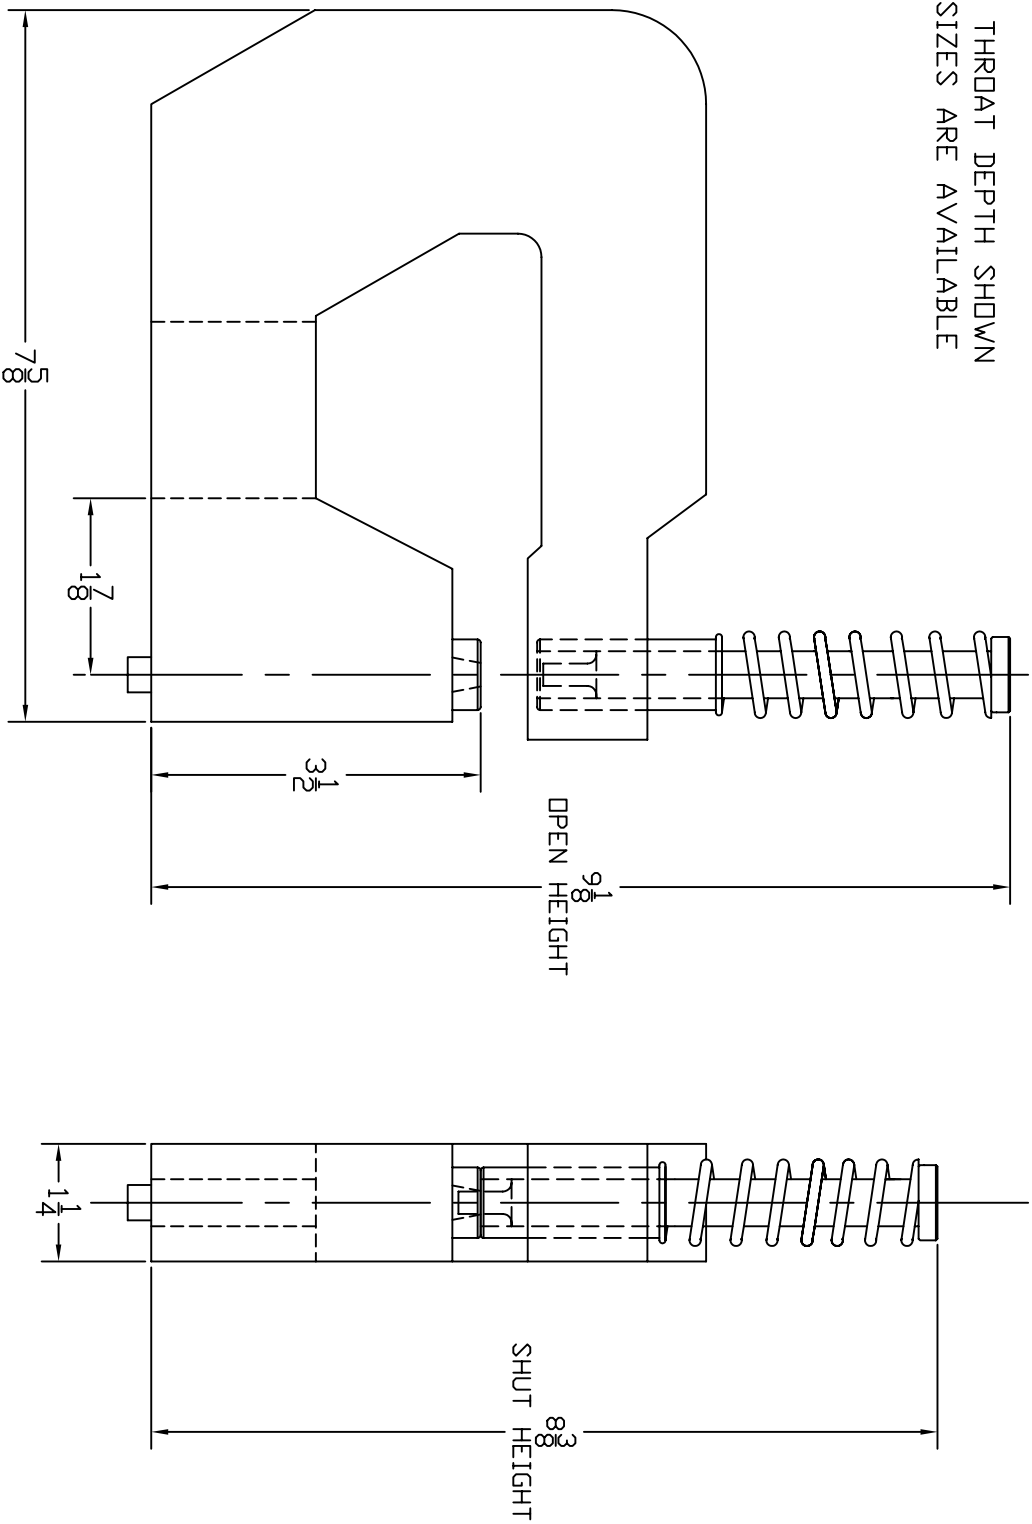

TYPICAL HEAVY DUTY HOLE PUNCHING TOOL

NOTE: 4" THROAT DEPTH SHOWN
LARGER SIZES ARE AVAILABLE

MULTICYCL
The SPEED of AIR with the POWER of HYDRAULICS

MULTICYCL © Inc.
640 Hardwick Road, Unit 5
Bolton, Ontario
Canada L7E 5R1
(905) 951-0670
FAX (905) 951-0672