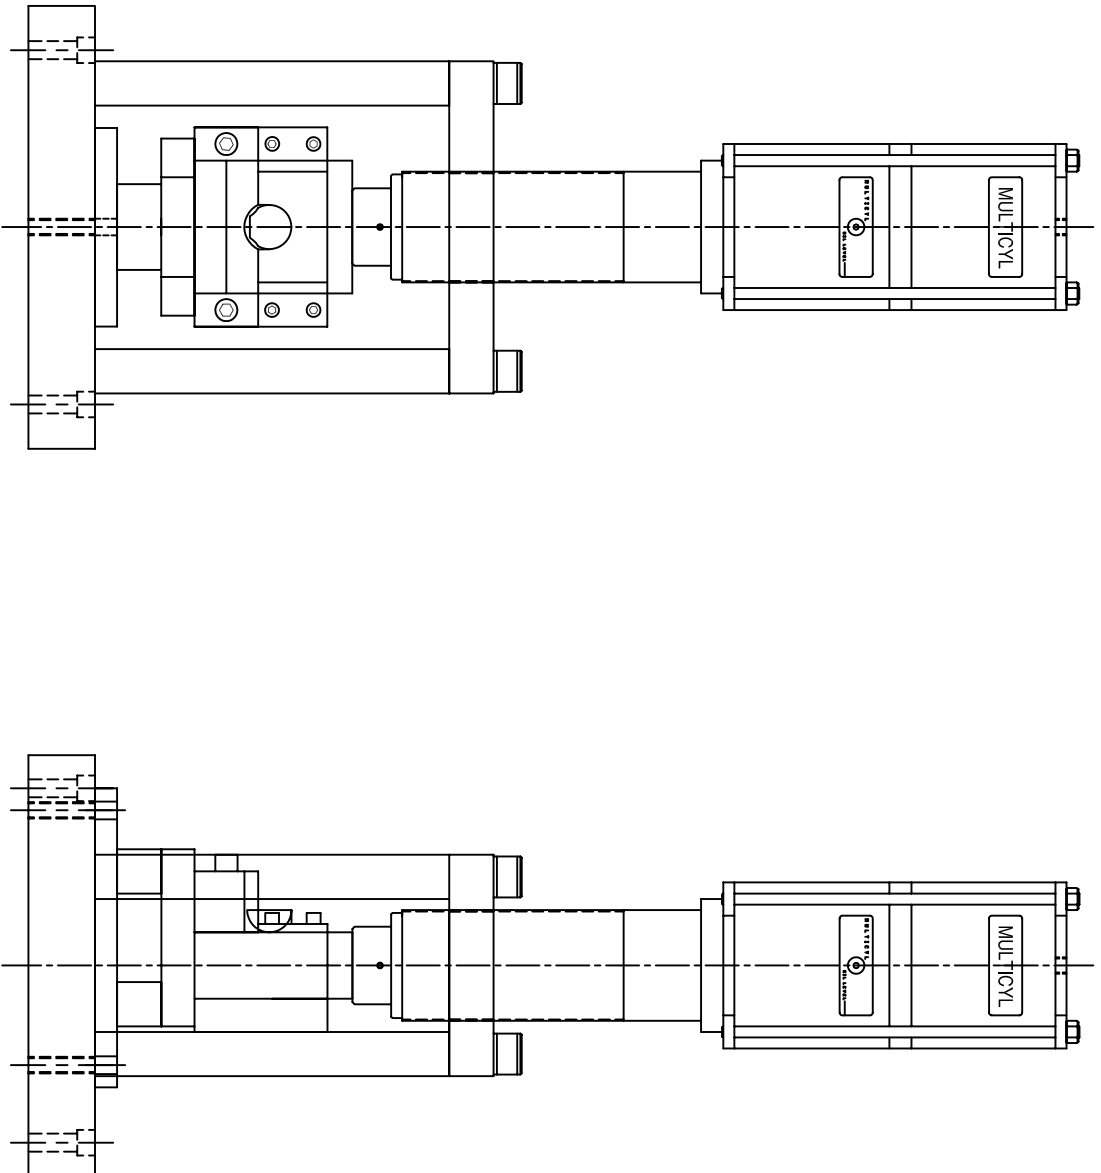

TYPICAL TUBE NOTCH STATION

MULTICYL Inc.
640 Herwick Road, Unit 5
Bolton, Ontario
Canada L7E 5R1
905) 951-0670
FAX (905) 951-0672