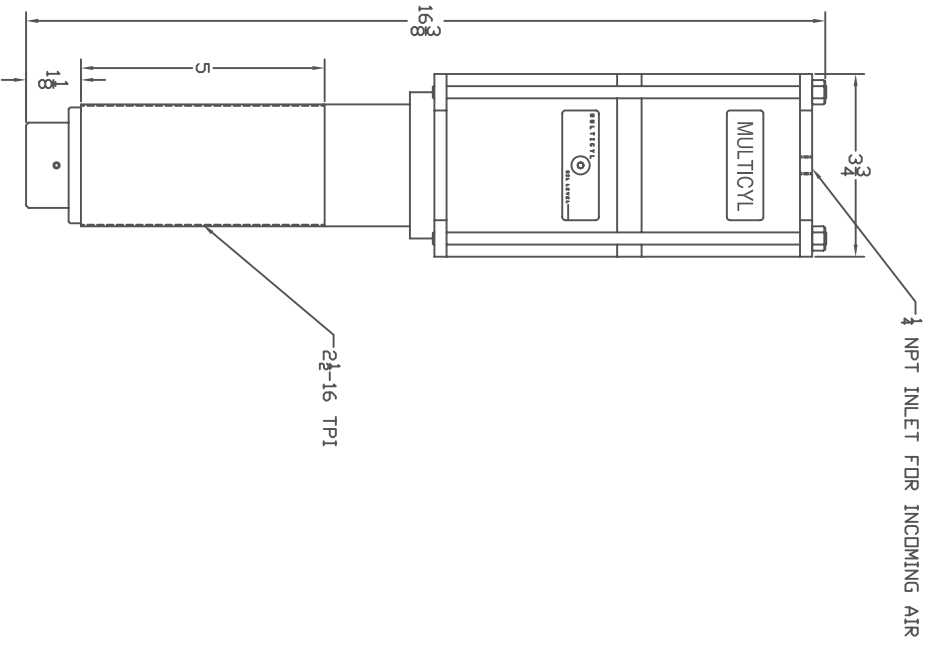

MC 12-5-4 CYLINDER
5/8 OVERALL STROKE
1/8 POWER STROKE
6 TON MAX OUTPUT

MULTICYL Inc.
640 Huronville Road, Unit 5
Bolton, Ontario
Canada L7E 5R1
(905) 951-0670
FAX (905) 951-0672