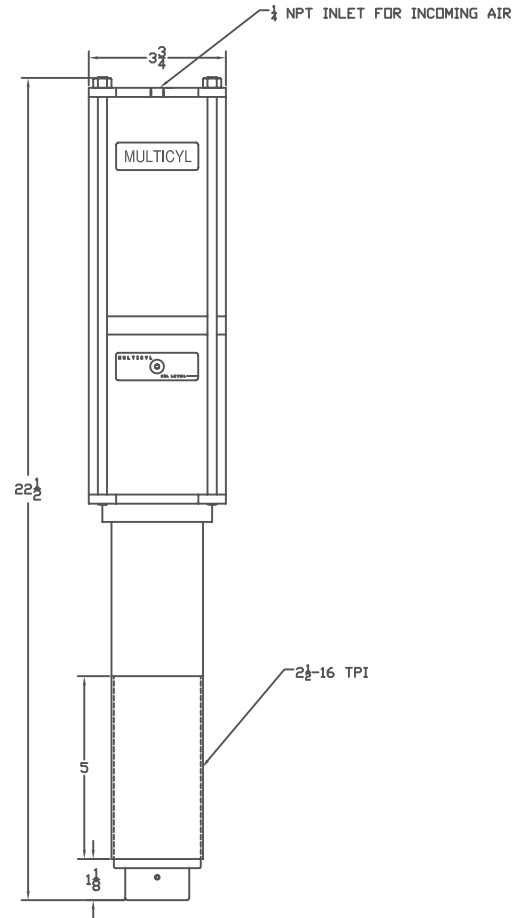

MC 15-5-9 CYLINDER

5/8" OVERALL STROKE
9/32" POWER STROKE
7 1/2 TON MAX OUTPUT

MULTICYL[®] Inc.
640 Hardwick Road, Unit 5
Bolton, Ontario
Canada L7E 5R1
(905) 951-0670
FAX (905) 951-0672