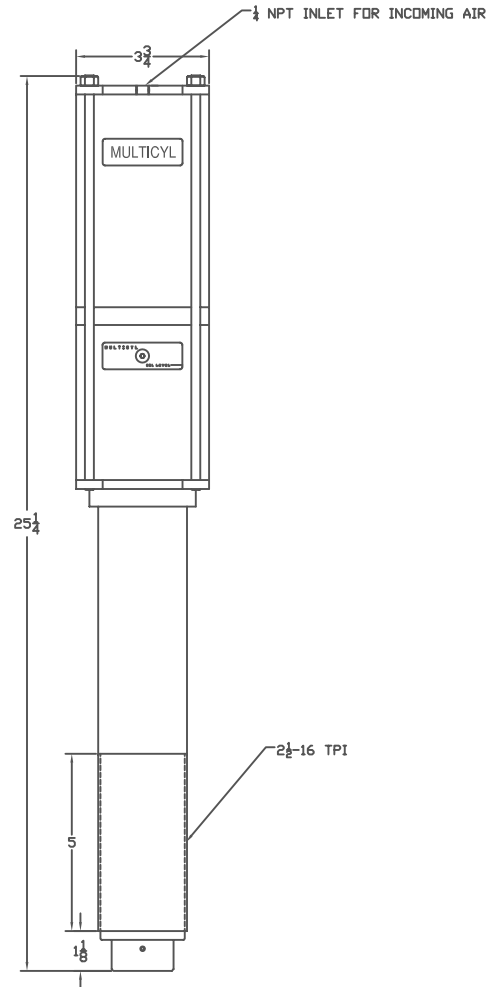

MC 5-16-20 CYLINDER
2' OVERALL STROKE
5/8" POWER STROKE
2 1/2 TON MAX OUTPUT

MULTICYL [®] Inc.
640 Hardwick Road, Unit 5
Bolton, Ontario
Canada L7E 5R1
(905) 951-0670
FAX (905) 951-0672