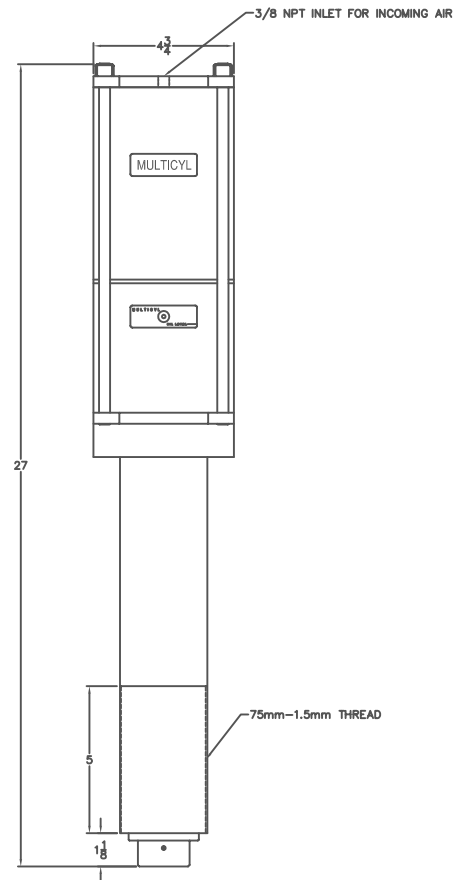

XL 15-16-16 CYLINDER
2" OVERALL STROKE
3/8" POWER STROKE
7 1/2 TON MAX OUTPUT

MULTICYL [®]Inc.
640 Hardwick Road, Unit 5
Bolton, Ontario
Canada L7E 5R1
(905) 951-0670
FAX (905) 951-0672