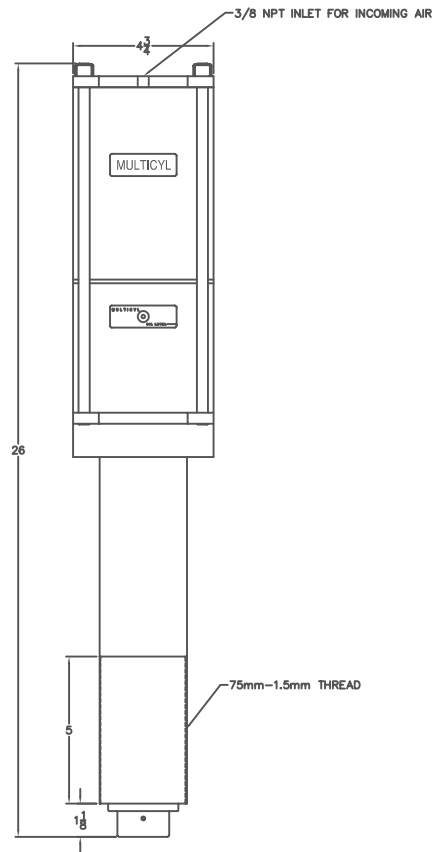

XL 20-16-7 CYLINDER

2" OVERALL STROKE
7/32 POWER STROKE
10 TON MAX OUTPUT

MULTICYL Inc.
640 Hardwick Road, Unit 5
Bolton, Ontario
Canada L7E 5R1
(905) 951-0670
FAX (905) 951-0672