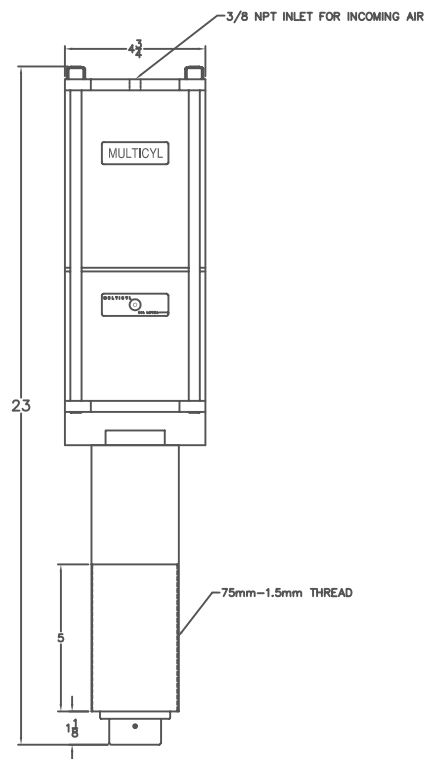

XL 25-5-9 CYLINDER  
5/8 OVERALL STROKE  
9/32 POWER STROKE  
12 1/2 TON MAX OUTPUT

MULTICYL Inc.  
640 Hardwick Road, Unit 5  
Bolton, Ontario  
Canada L7E 5R1  
(905) 951-0670  
FAX (905) 951-0672