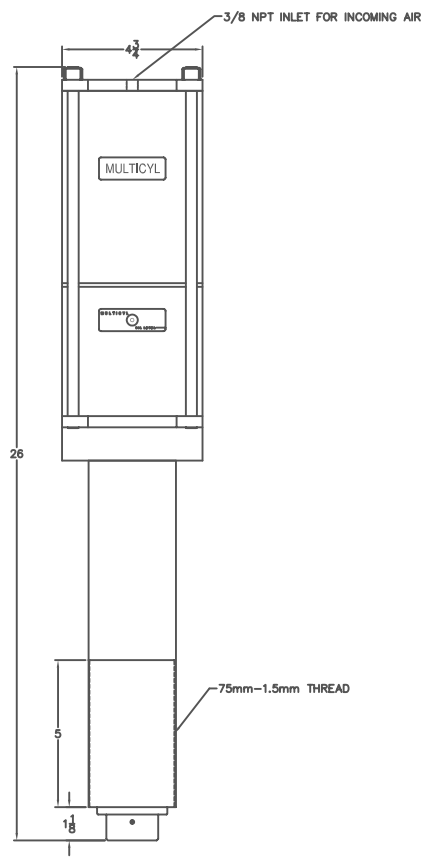

XL 5-12-48 CYLINDER
1 1/2 OVERALL STROKE
1 1/2 POWER STROKE
2 1/2 TON MAX OUTPUT

MULTICYL Inc.
640 Hardwick Road, Unit 5
Bolton, Ontario
Canada L7E 5R1
(905) 951-0670
FAX (905) 951-0672