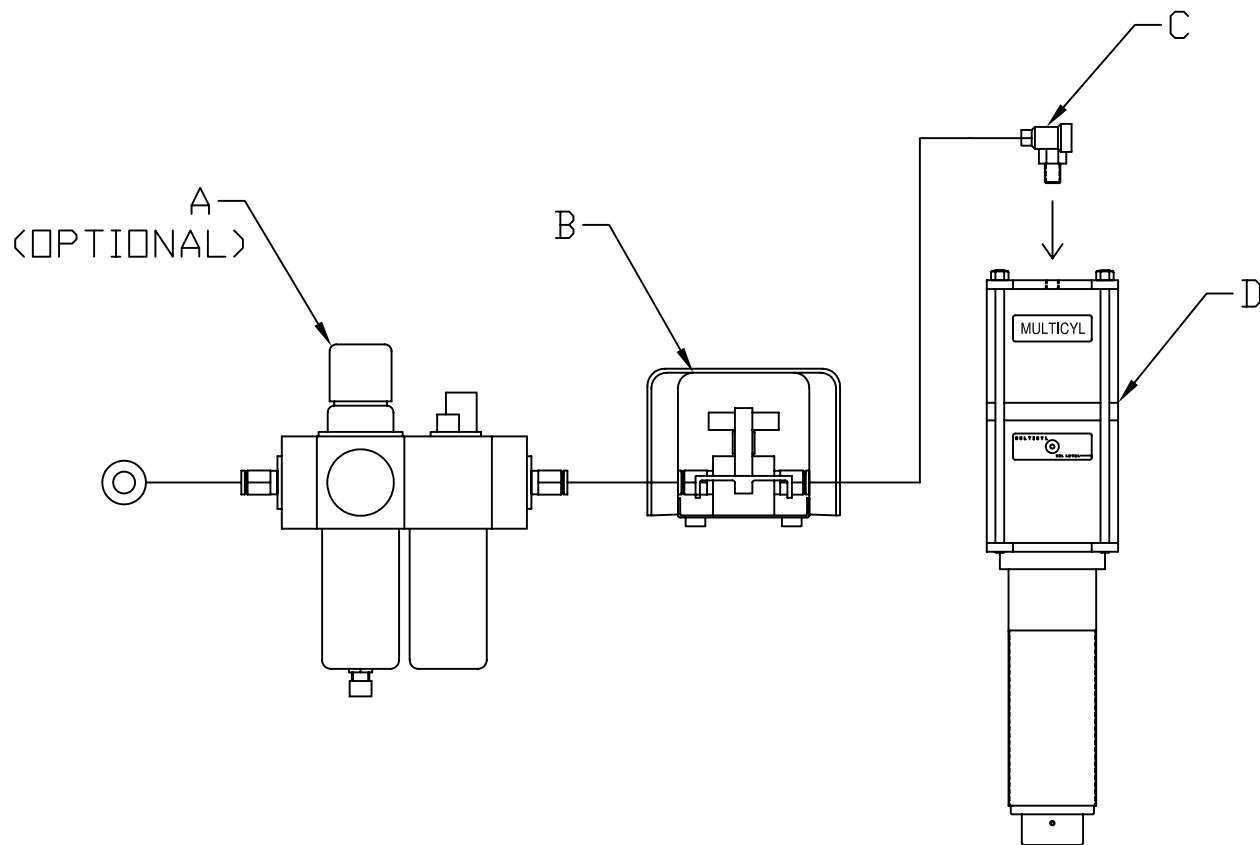

# ACP1 AIR CONTROL PACKAGE

NO.	PART	PART NO.
A	FILTER, REGULATOR, LUBRICATOR	FRL-500
B	FOOT PEDAL	250 F310
C	QUICK EXHAUST	SEU 1/4 OR QE4
D	MULTICYL	MC OR XL

**MULTICYL** <sup>®</sup> Inc.

*The SPEED of AIR with the POWER of HYDRAULICS*