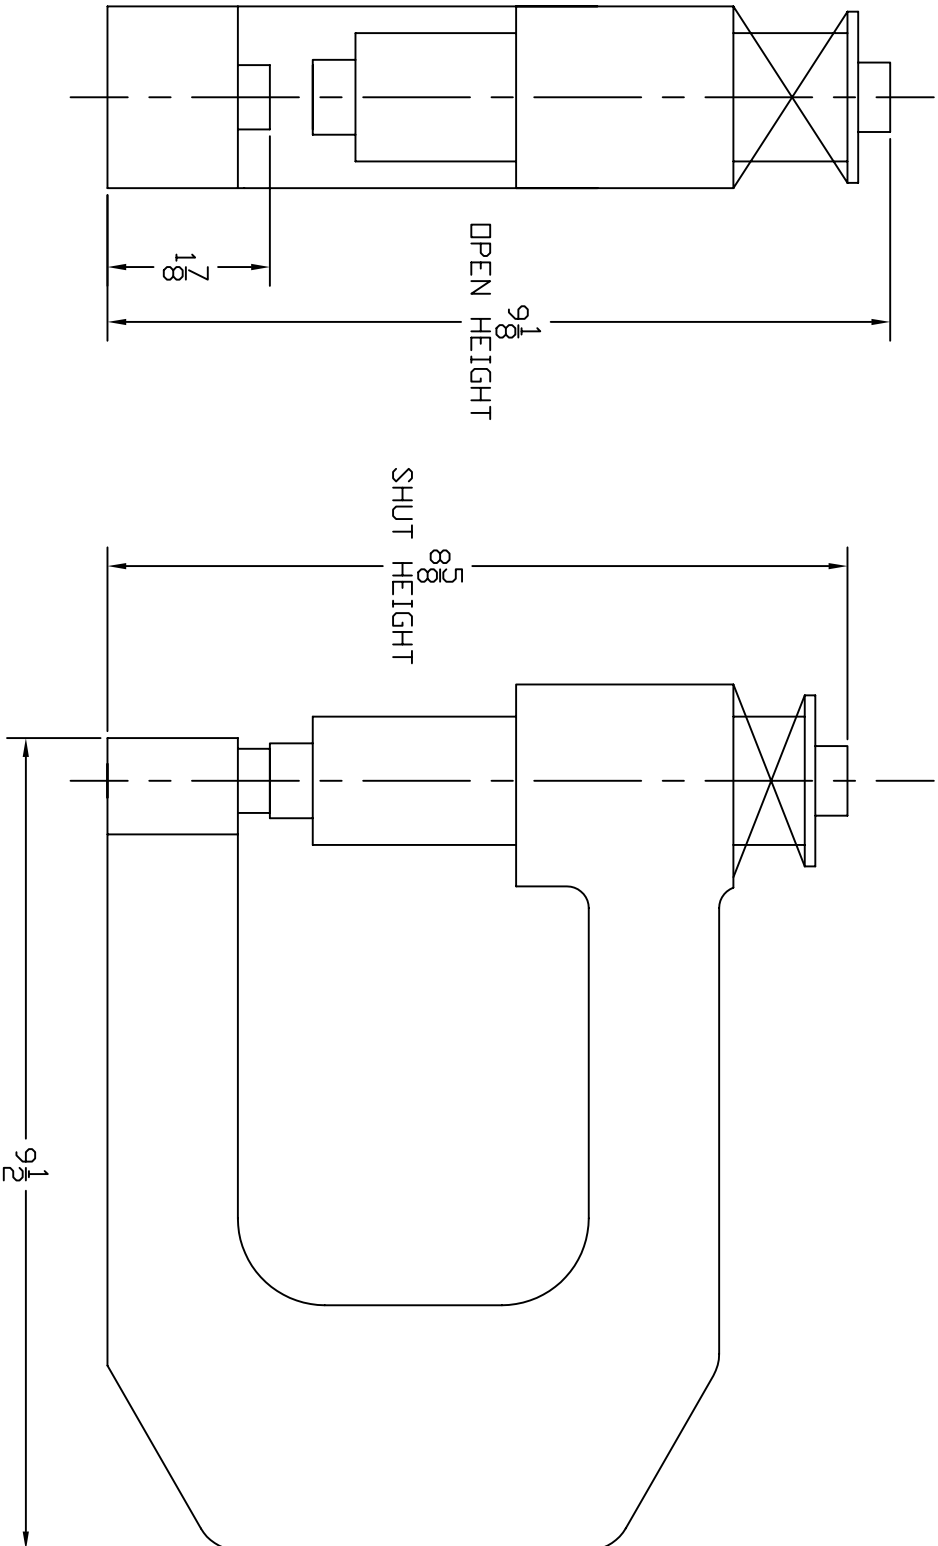

TYPICAL MULTIDOC UNIT

MULTICYCL © Inc.
640 Hardwick Road, Unit 5
Bolton, Ontario
Canada L7E 5R1
(905) 951-0670
FAX (905) 951-0672