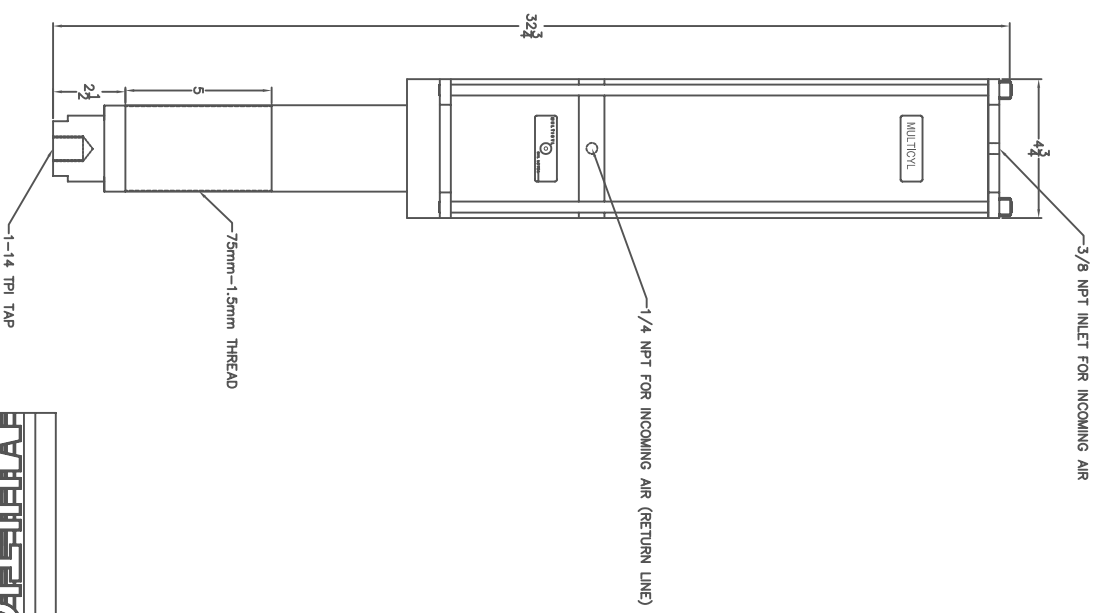

DX 12-14-48 CYLINDER  
2 1/4" OVERALL STROKE  
1 1/2" POWER STROKE  
6 TON MAX OUTPUT

MULTICYL Inc.  
640 Hendrick Road, Unit 5  
Belfer, Ontario  
Canada L7E 5R1  
(905) 951-0670  
FAX (905) 951-0672