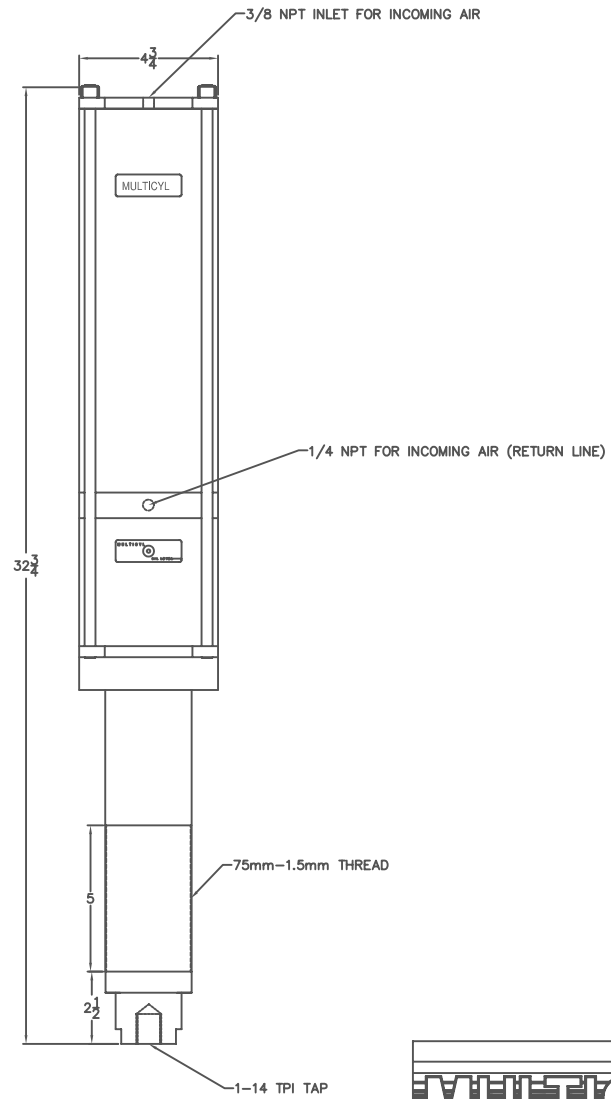

DX 12-32-32 CYLINDER

4 OVERALL STROKE  
7/8 POWER STROKE  
6 TON MAX OUTPUT

MULTICYL<sup>®</sup> Inc.  
640 Hardwick Road, Unit 5  
Bolton, Ontario  
Canada L7E 5R1  
(905) 951-0670  
FAX (905) 951-0672