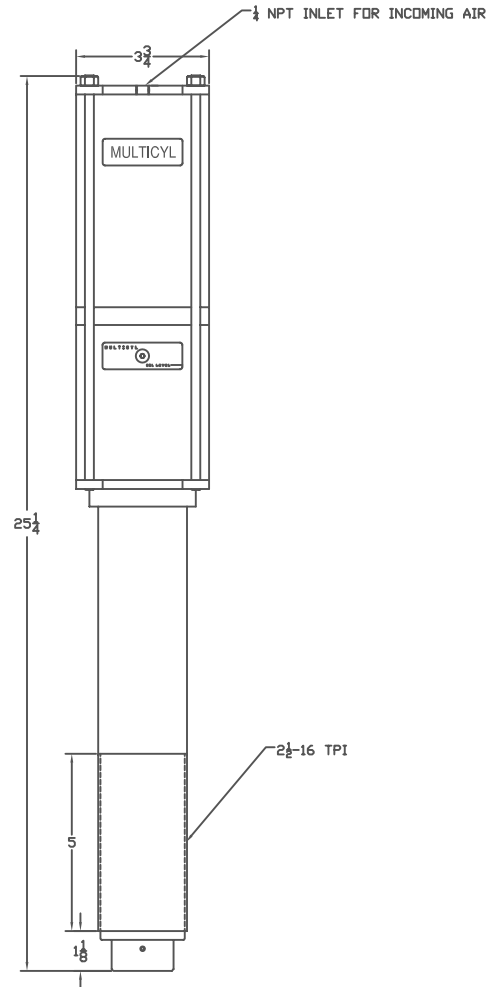

MC 12-16-7 CYLINDER

2" OVERALL STROKE
7/32" POWER STROKE
6 TON MAX OUTPUT

MULTICYL [®] Inc.
640 Hardwick Road, Unit 5
Bolton, Ontario
Canada L7E 5R1
(905) 951-0670
FAX (905) 951-0672