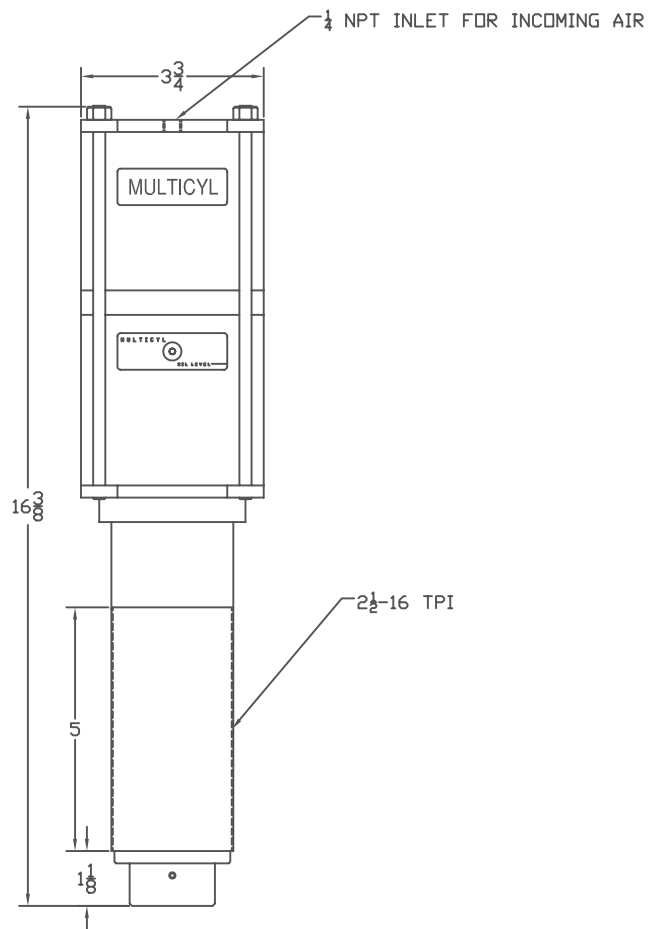

MC 12-5-4 CYLINDER

5/8 OVERALL STROKE
1/8 POWER STROKE
6 TON MAX OUTPUT

MULTICYL[®] Inc.
640 Hardwick Road, Unit 5
Bolton, Ontario
Canada L7E 5R1
(905) 951-0670
FAX (905) 951-0672