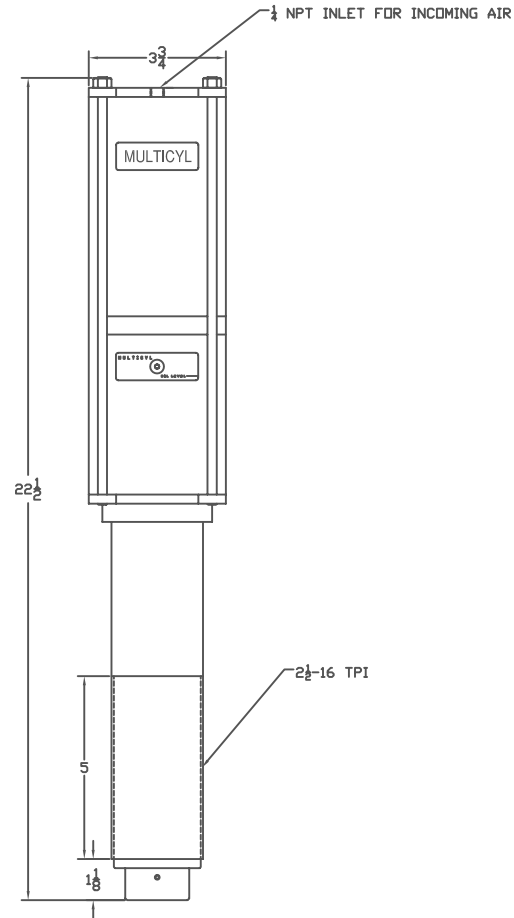

MC 15-5-9 CYLINDER

5/8 OVERALL STROKE
9/32 POWER STROKE
7 1/2 TON MAX OUTPUT

MULTICYL[®] Inc.
640 Hardwick Road, Unit 5
Bolton, Ontario
Canada L7E 5R1
(905) 951-0670
FAX (905) 951-0672