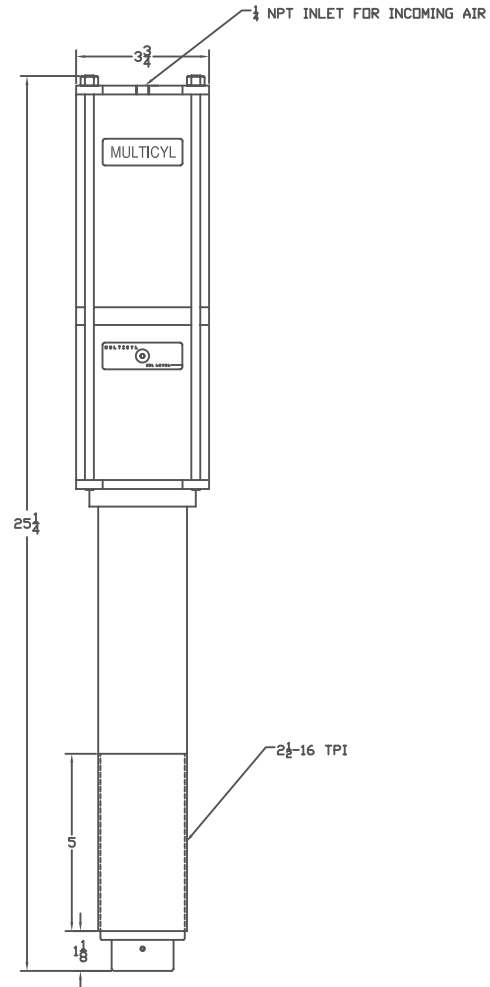

MC 5-16-20 CYLINDER
2' OVERALL STROKE
5/8" POWER STROKE
2 1/2 TON MAX OUTPUT

MULTICYL[®] Inc.
640 Hardwick Road, Unit 5
Bolton, Ontario
Canada L7E 5R1
(905) 951-0670
FAX (905) 951-0672