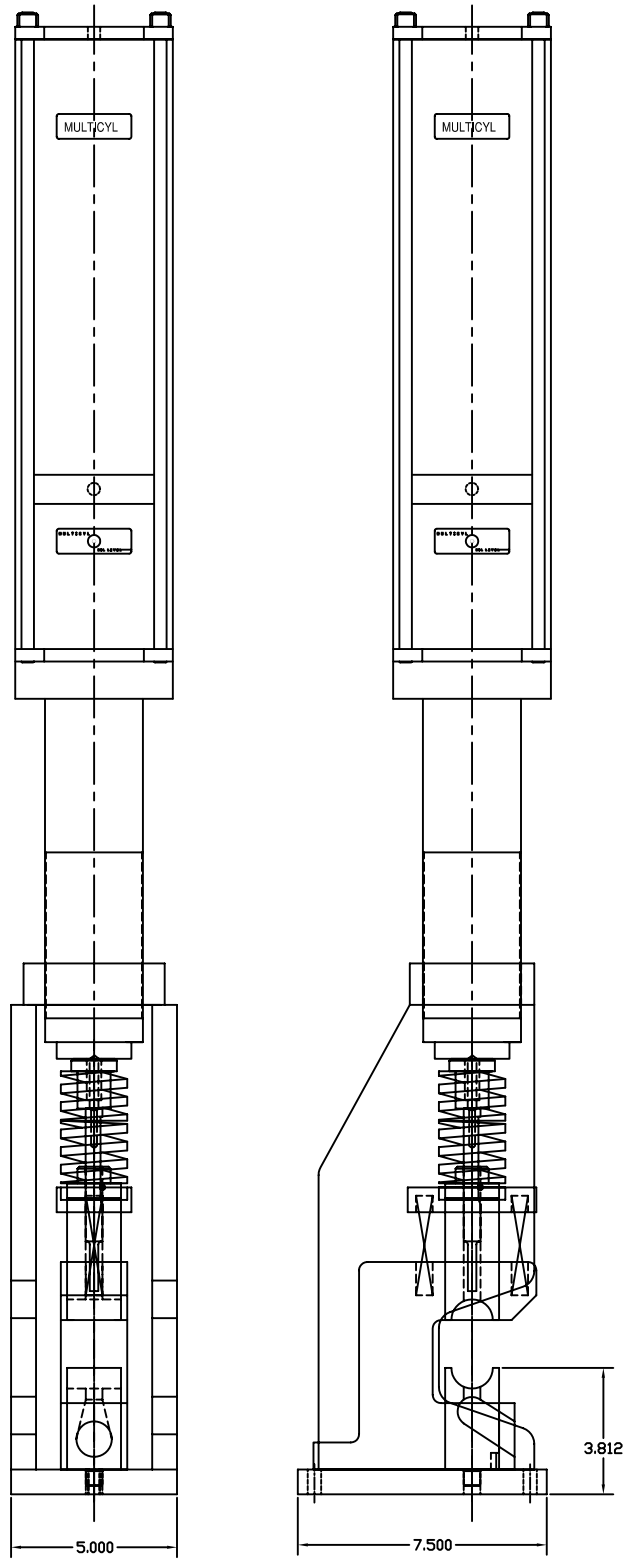

# STRAIGHT THROUGH TUBE PIERCING STATION

MULTICYL<sup>®</sup> Inc.  
640 Hardwick Road, Unit 5  
Bolton, Ontario  
Canada L7E 5R1  
(905) 951-0670  
FAX (905) 951-0672