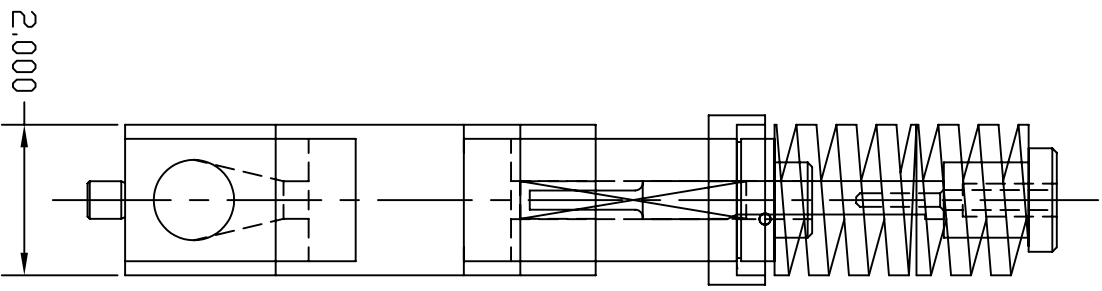

TPS2 TUBE PIERCE UNIT (STRAIGHT THROUGH)

MULTICYCL
The SPEED of AIR with the POWER of HYDRAULICS

MULTICYCL © Inc.
640 Hardwick Road, Unit 5
Bolton, Ontario
Canada L7E 5R1
(905) 951-0670
FAX (905) 951-0672