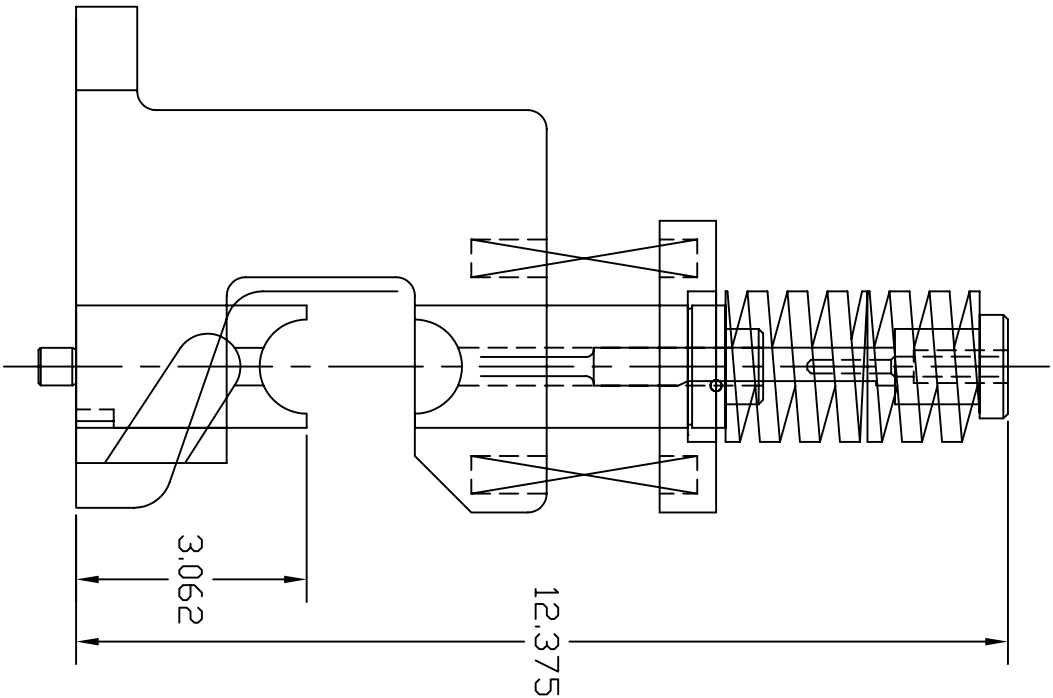

TPS2 TUBE PIERCE UNIT (STRAIGHT THROUGH)

MULTICYCL
The SPEED of AIR with the POWER of HYDRAULICS

MULTICYCL © Inc.
640 Hardwick Road, Unit 5
Bolton, Ontario
Canada L7E 5R1
(905) 951-0670
FAX (905) 951-0672