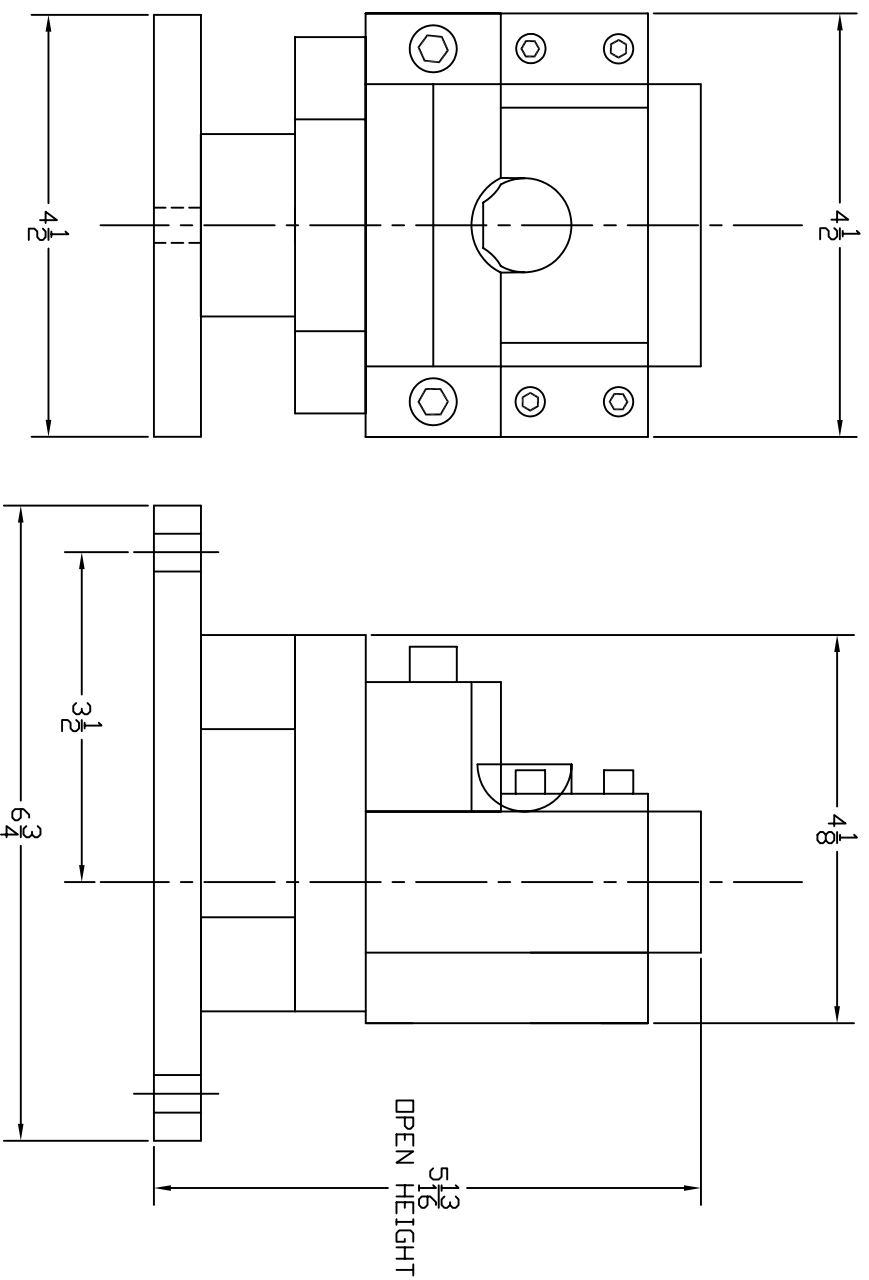

TYPICAL TUBE NOTCH UNIT

MULTICYCL

The SPEED of AIR with the POWER of HYDRAULICS

MULTICYCL® Inc.

640 Hardwick Road, Unit 5
 Bolton, Ontario
 Canada L7E 5R1
 (905) 951-0670
 FAX (905) 951-0672