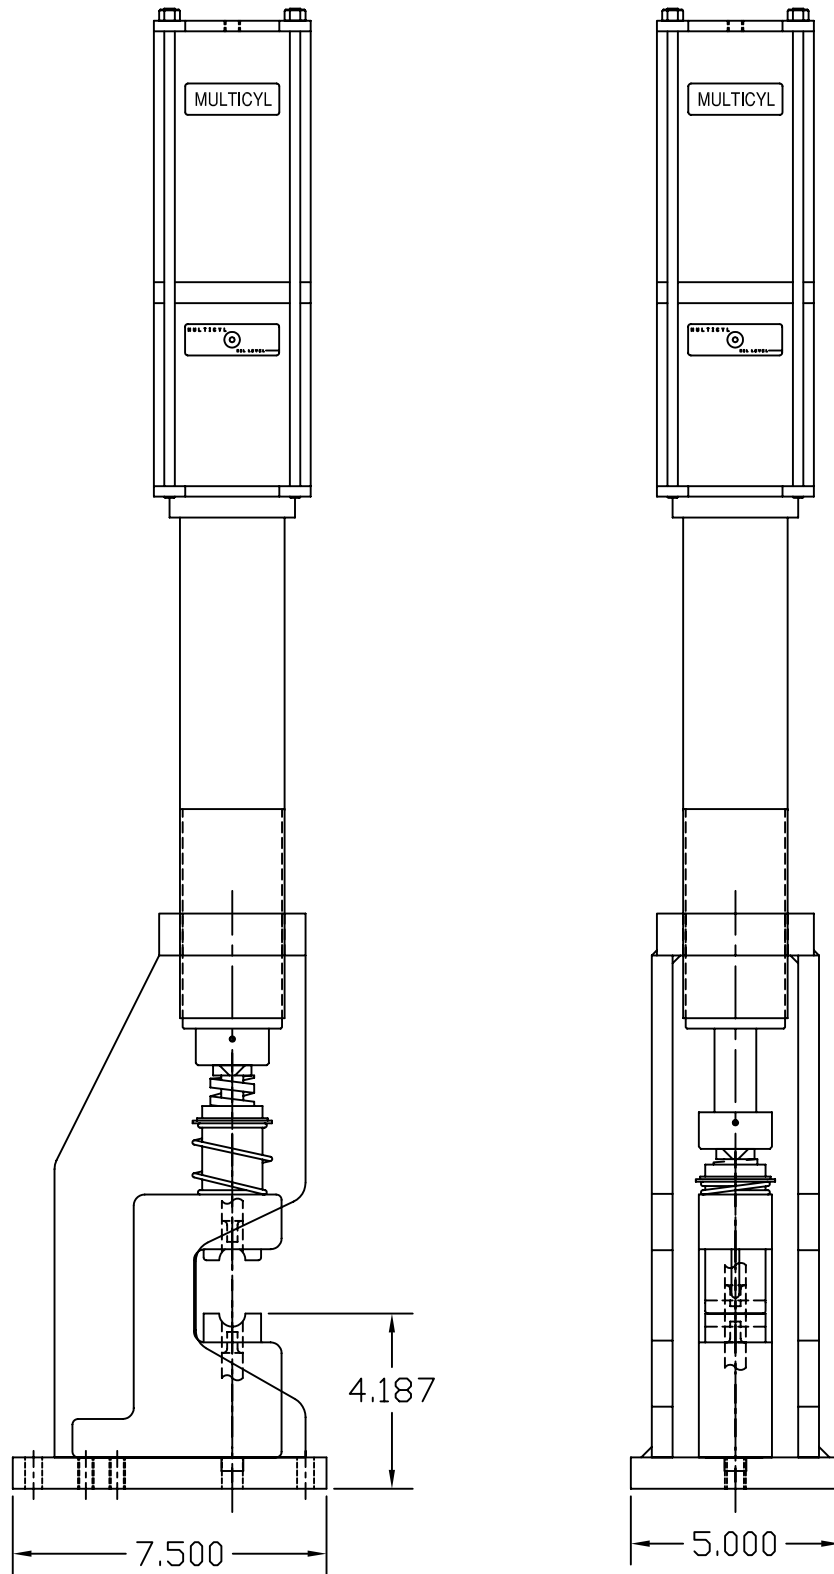

TYPICAL TUBE PIERCE STATION

MULTICYL [®] Inc.
640 Hardwick Road, Unit 5
Bolton, Ontario
Canada L7E 5R1
(905) 951-0670
FAX (905) 951-0672